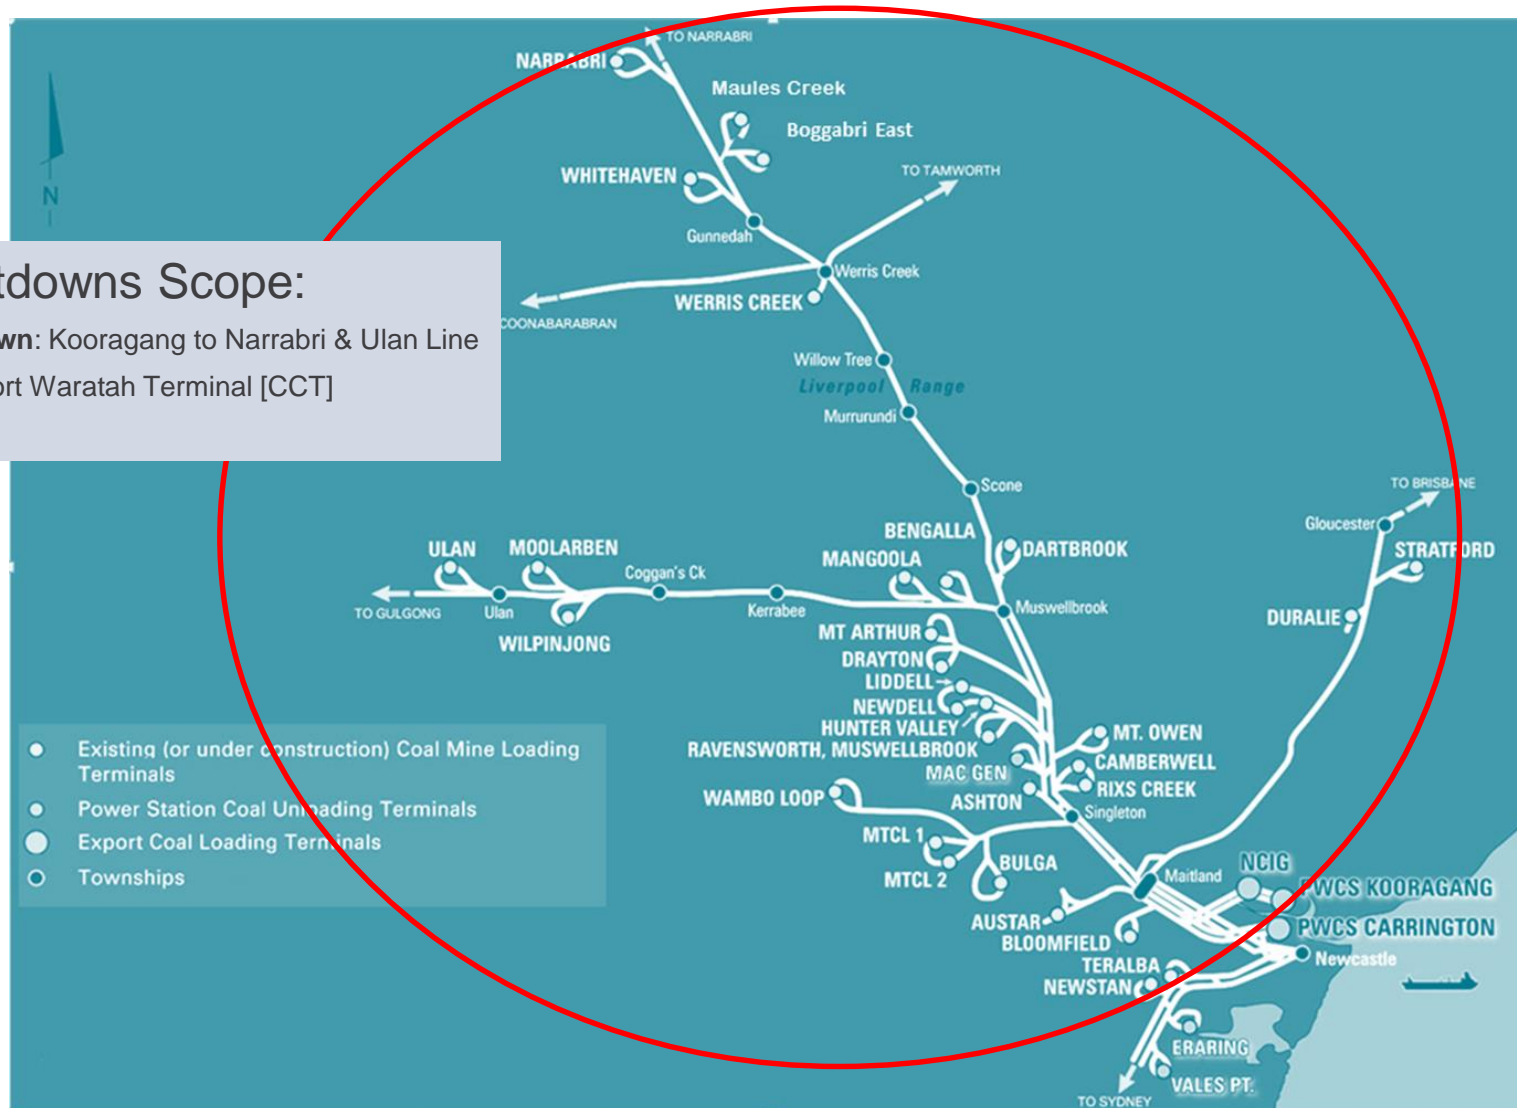

2019 ARTC Outage Plan

2019 ARTC Closedown Overview

Major Shutdowns Scope (Six):

- **Closedown:** Kooragang to Narrabri & Ulan Line
- **Open:** Port Waratah Terminal [CCT]

FEB: 0630 Tuesday 19th to 0630 Friday 22nd (72 hours)

JUL: 0300 Saturday 13th to 0100 Monday 15th (46 hours)

OCT: 0300 Saturday 26th to 0100 Monday 28th (46 hours)

Mains Shutdown Scope (Four):

- **Closedown:** Islington to Maitland Mains, Sandgate to Port Waratah Coal Roads
- **Open:** Kooragang Terminals [KCT & NCIG]

The above possession programme is as per signoff 2019 carried out 26/09/2018. Track possessions can be subject to change with respect to timing and duration.

Shutdown Scope - Major

Major Shutdowns Scope:

- ▶ **Closedown:** Kooragang to Narrabri & Ulan Line
- ▶ **Open:** Port Waratah Terminal [CCT]

Shutdown Scope - Mains

Mains Shutdowns Scope:

- ▶ **Closedown:** Islington to Maitland Mains, Sandgate to Port Waratah Coal Roads
- ▶ **Open:** Kooragang Terminals [KCT & NCIG]